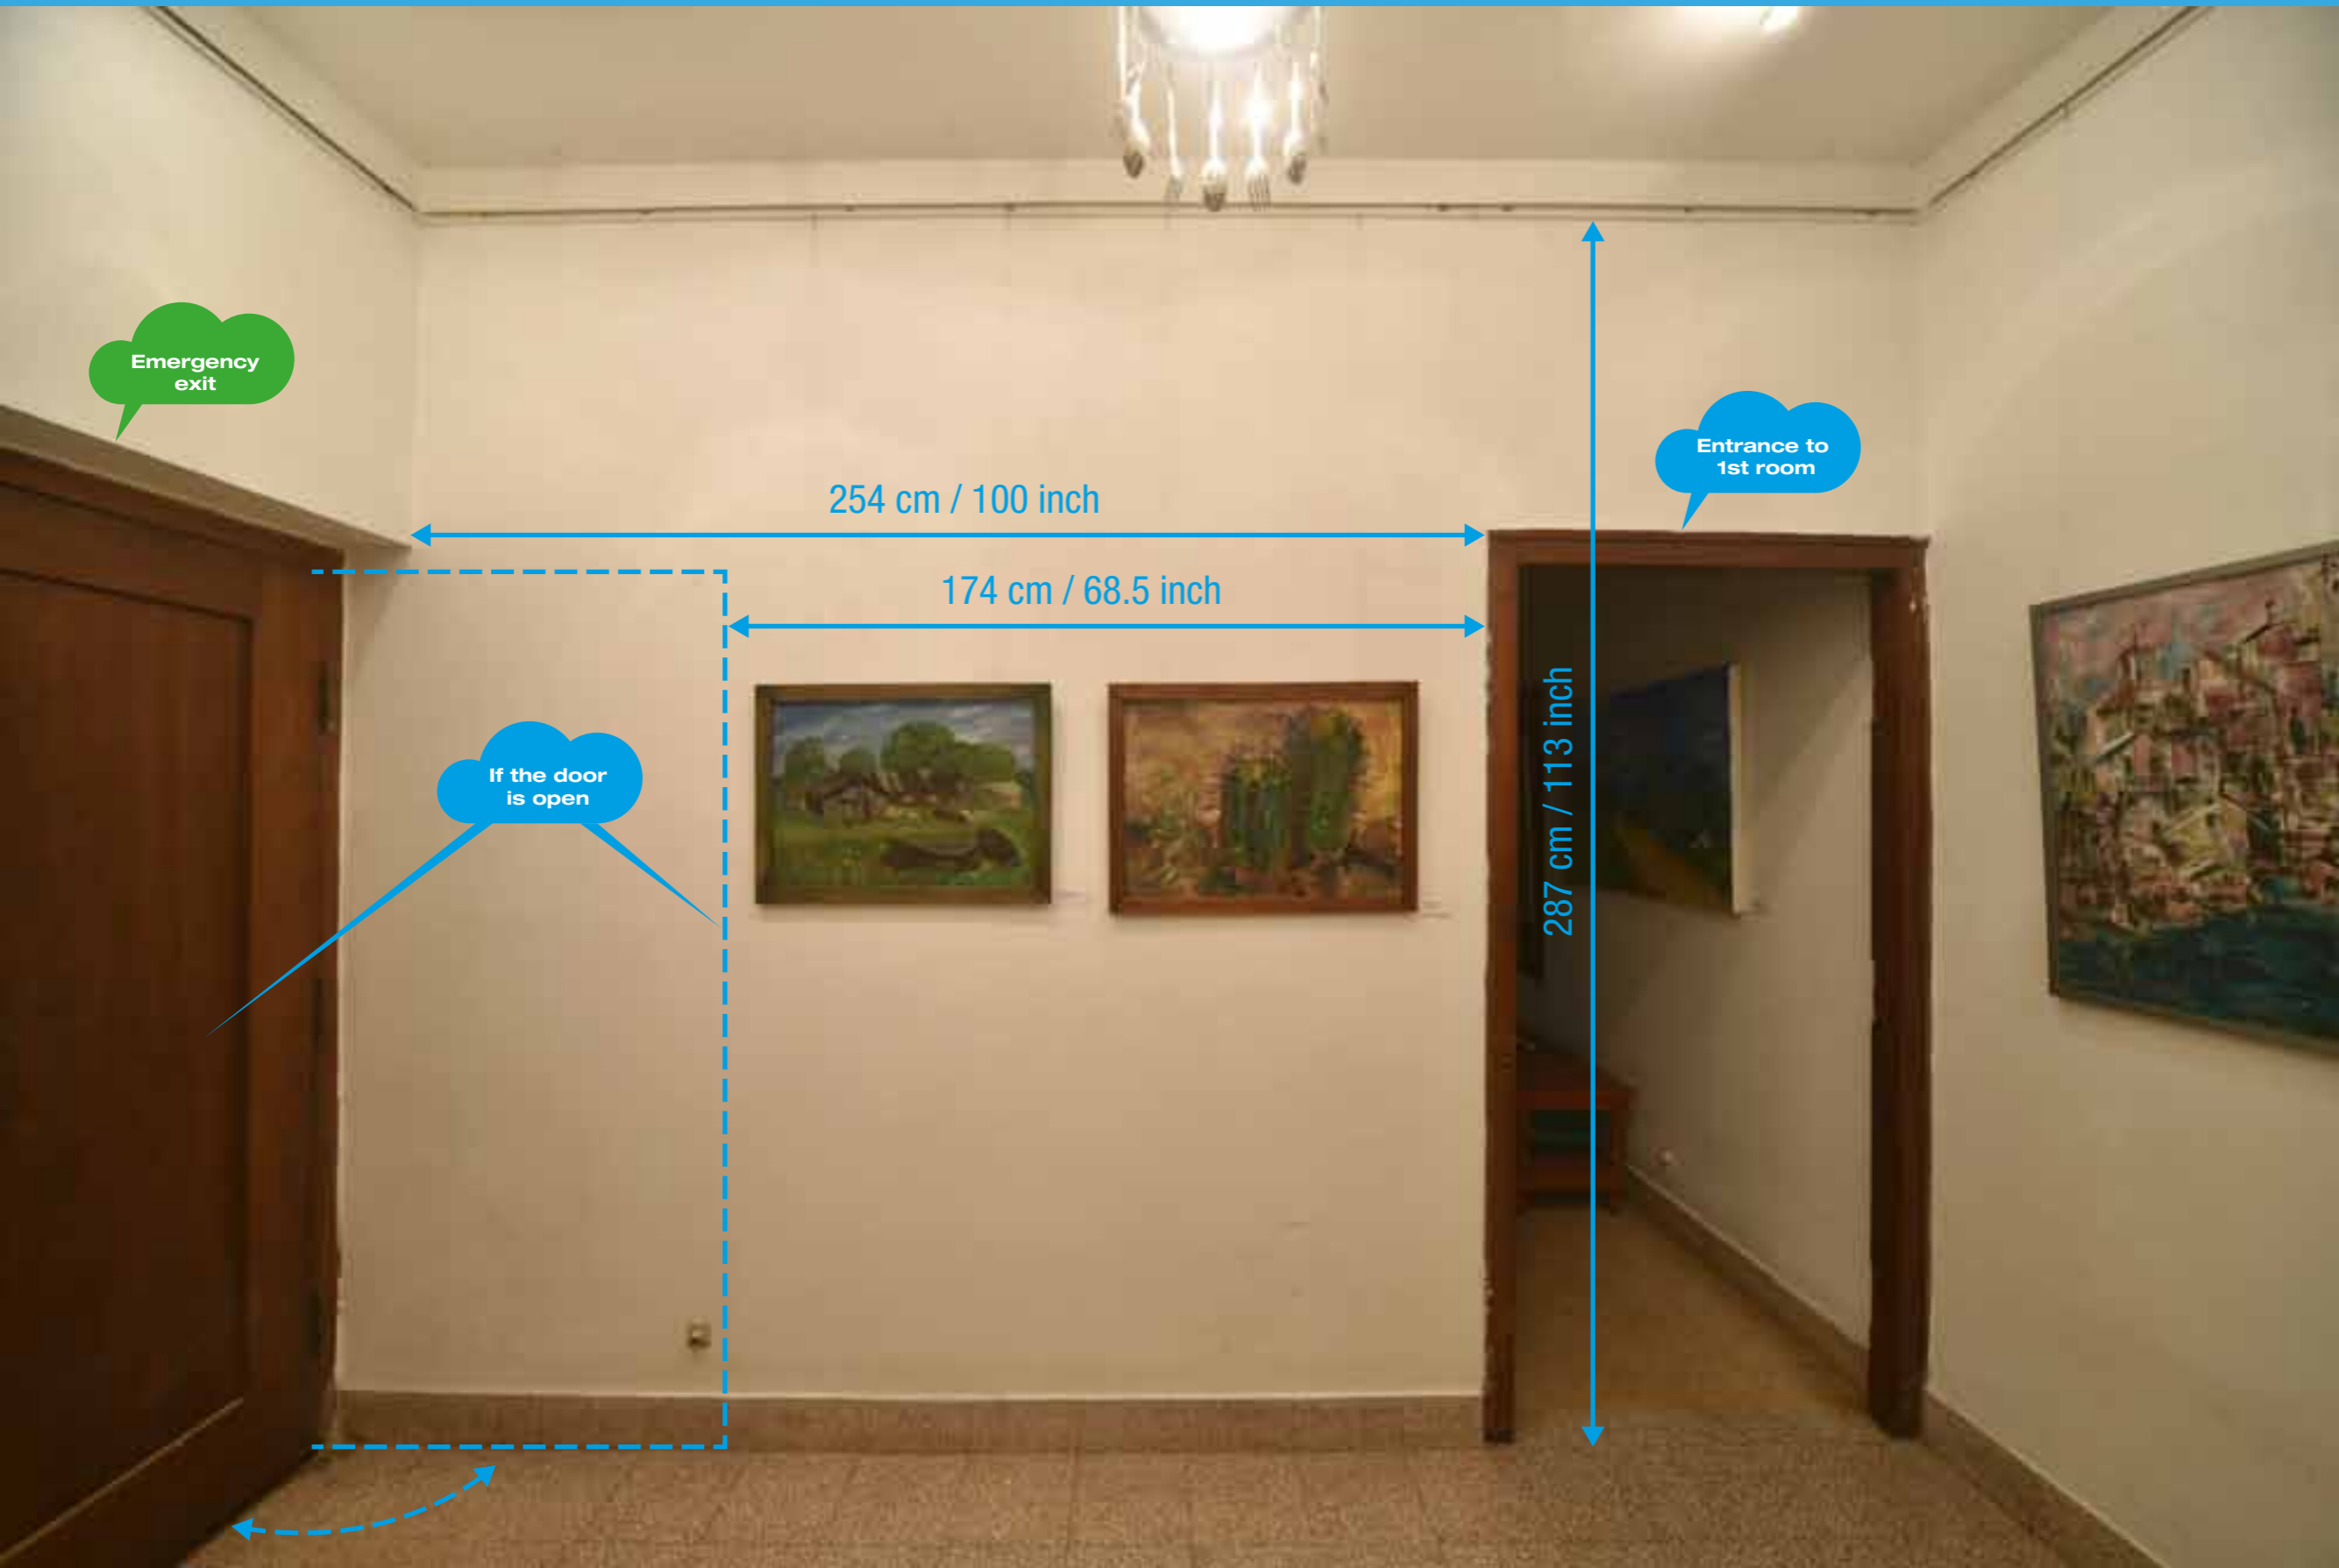

320 cm / 126 inch

Room 1 Wall 3

Entrance to next room

Room 1 Wall 4

Entrance to next room

254 cm
100 inch

119 cm / 47 inch

Room 2 Wall 1

Room 2 Wall 2

Entrance to 3rd room

270 cm / 106 inch

287 cm / 113 inch

Garden

Room 2 Wall 3

Emergency exit

89 cm
35 inch

45.5 cm
18 inch

148.5 cm / 58.5 inch

210 cm / 82.5 inch

Room 2 Wall 4

Emergency exit

Entrance to 1st room

If the door is open

254 cm / 100 inch

283 cm / 111.5 inch

Restroom

175 cm / 69 inch

113cm / 44.5 inch

266 cm

104.5 inch

281 cm

110.5 inch