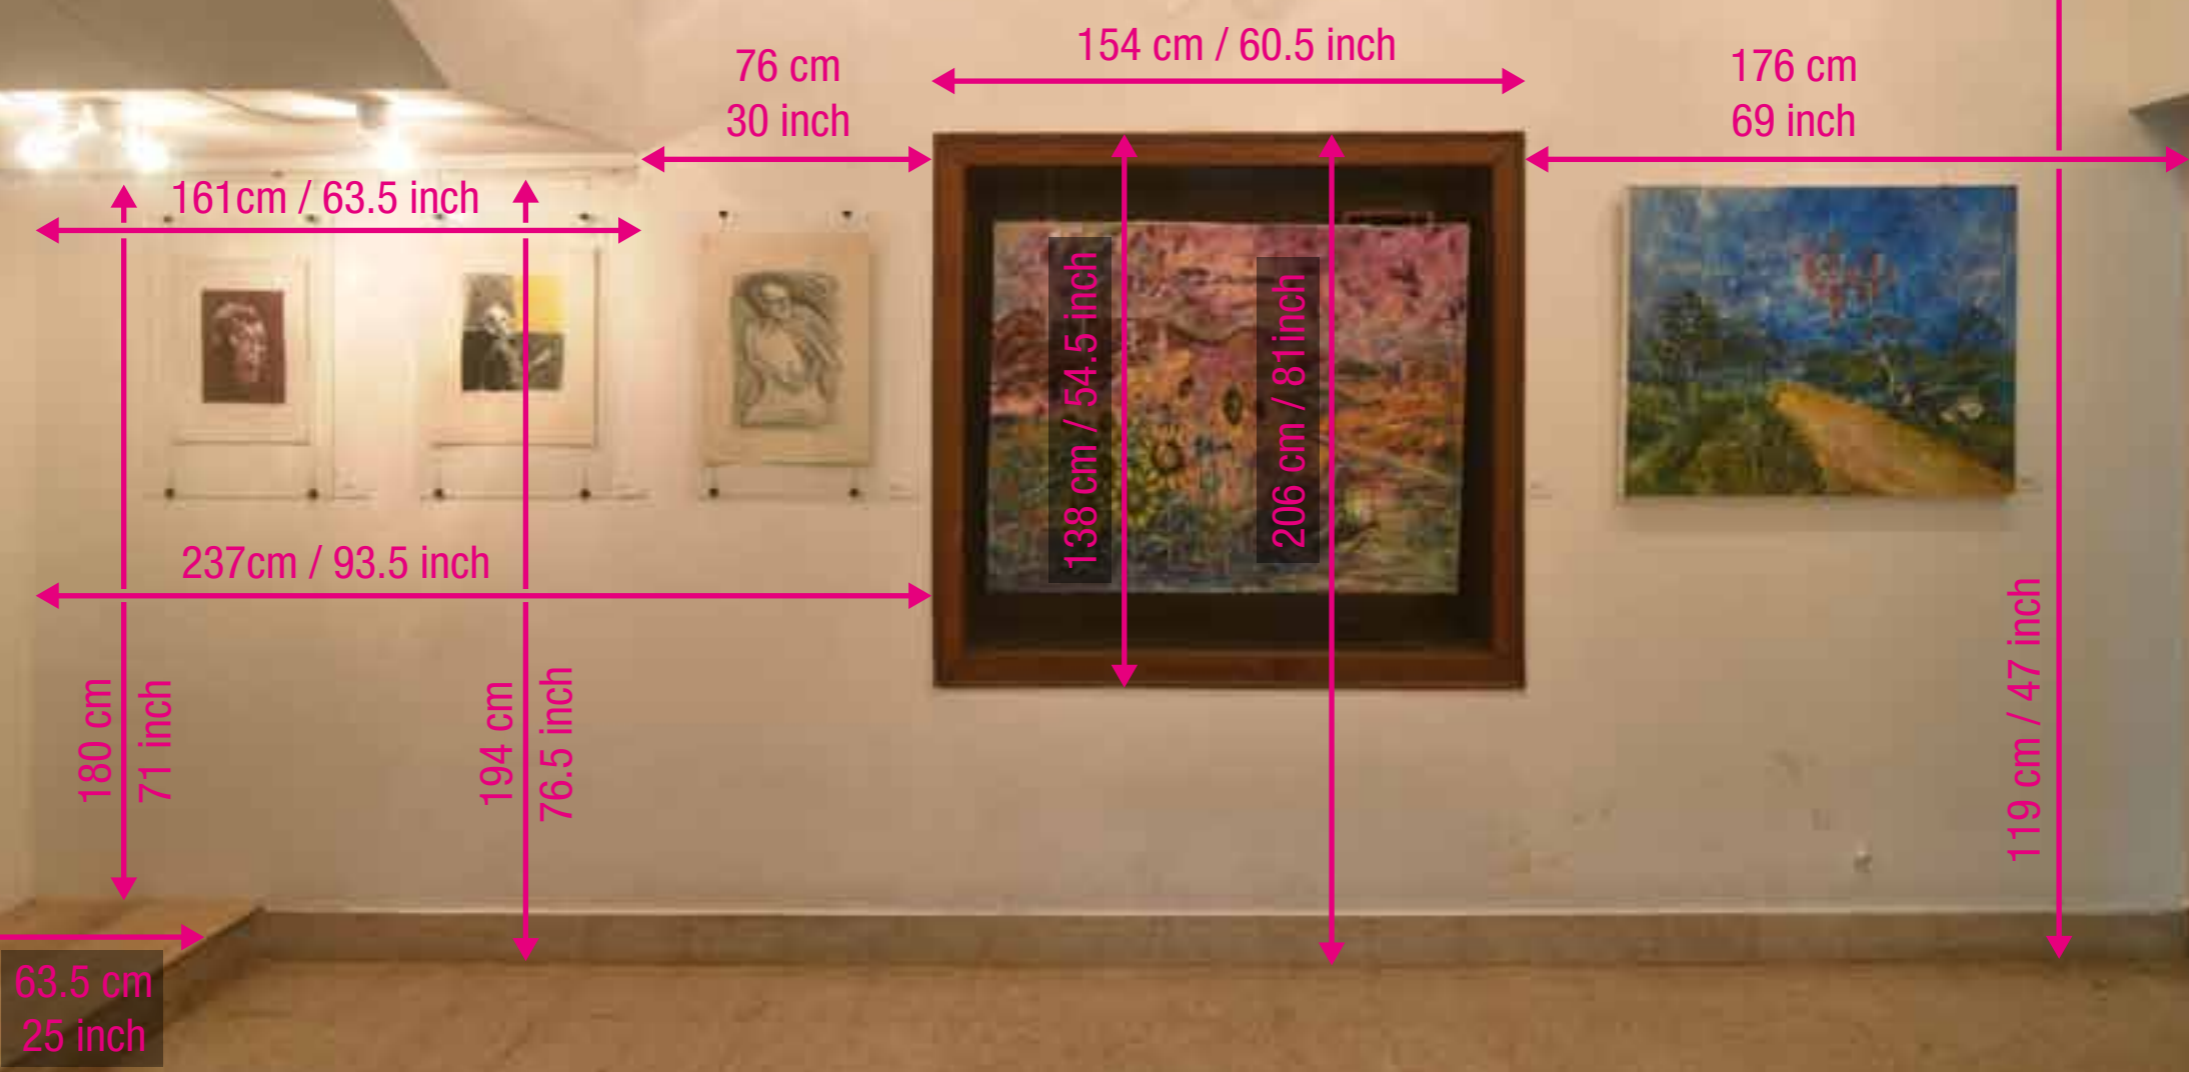

pepletree  space for art

Room 1 Wall 1

119 cm / 47 inch

119 cm / 47 inch

245 cm / 96.5 inch

36 cm / 14 inch

Entrance to the gallery

84 cm / 33 inch

168 cm / 66 inch

210 cm / 82.5 inch

Room 1 Wall 2

271 cm
106.5 inch

175 cm / 69 inch

81 cm / 32 inch

180 cm / 71 inch

194 cm / 76.5 inch

320 cm / 126 inch

Room 1 Wall 3

Entrance to next room

Room 1 Wall 4

Entrance to next room

254 cm
100 inch

119 cm / 47 inch

Room 2 Wall 1

283 cm / 111.5 inch

Restroom

175 cm / 69 inch

113cm / 44.5 inch

266 cm

104.5 inch

281 cm

110.5 inch