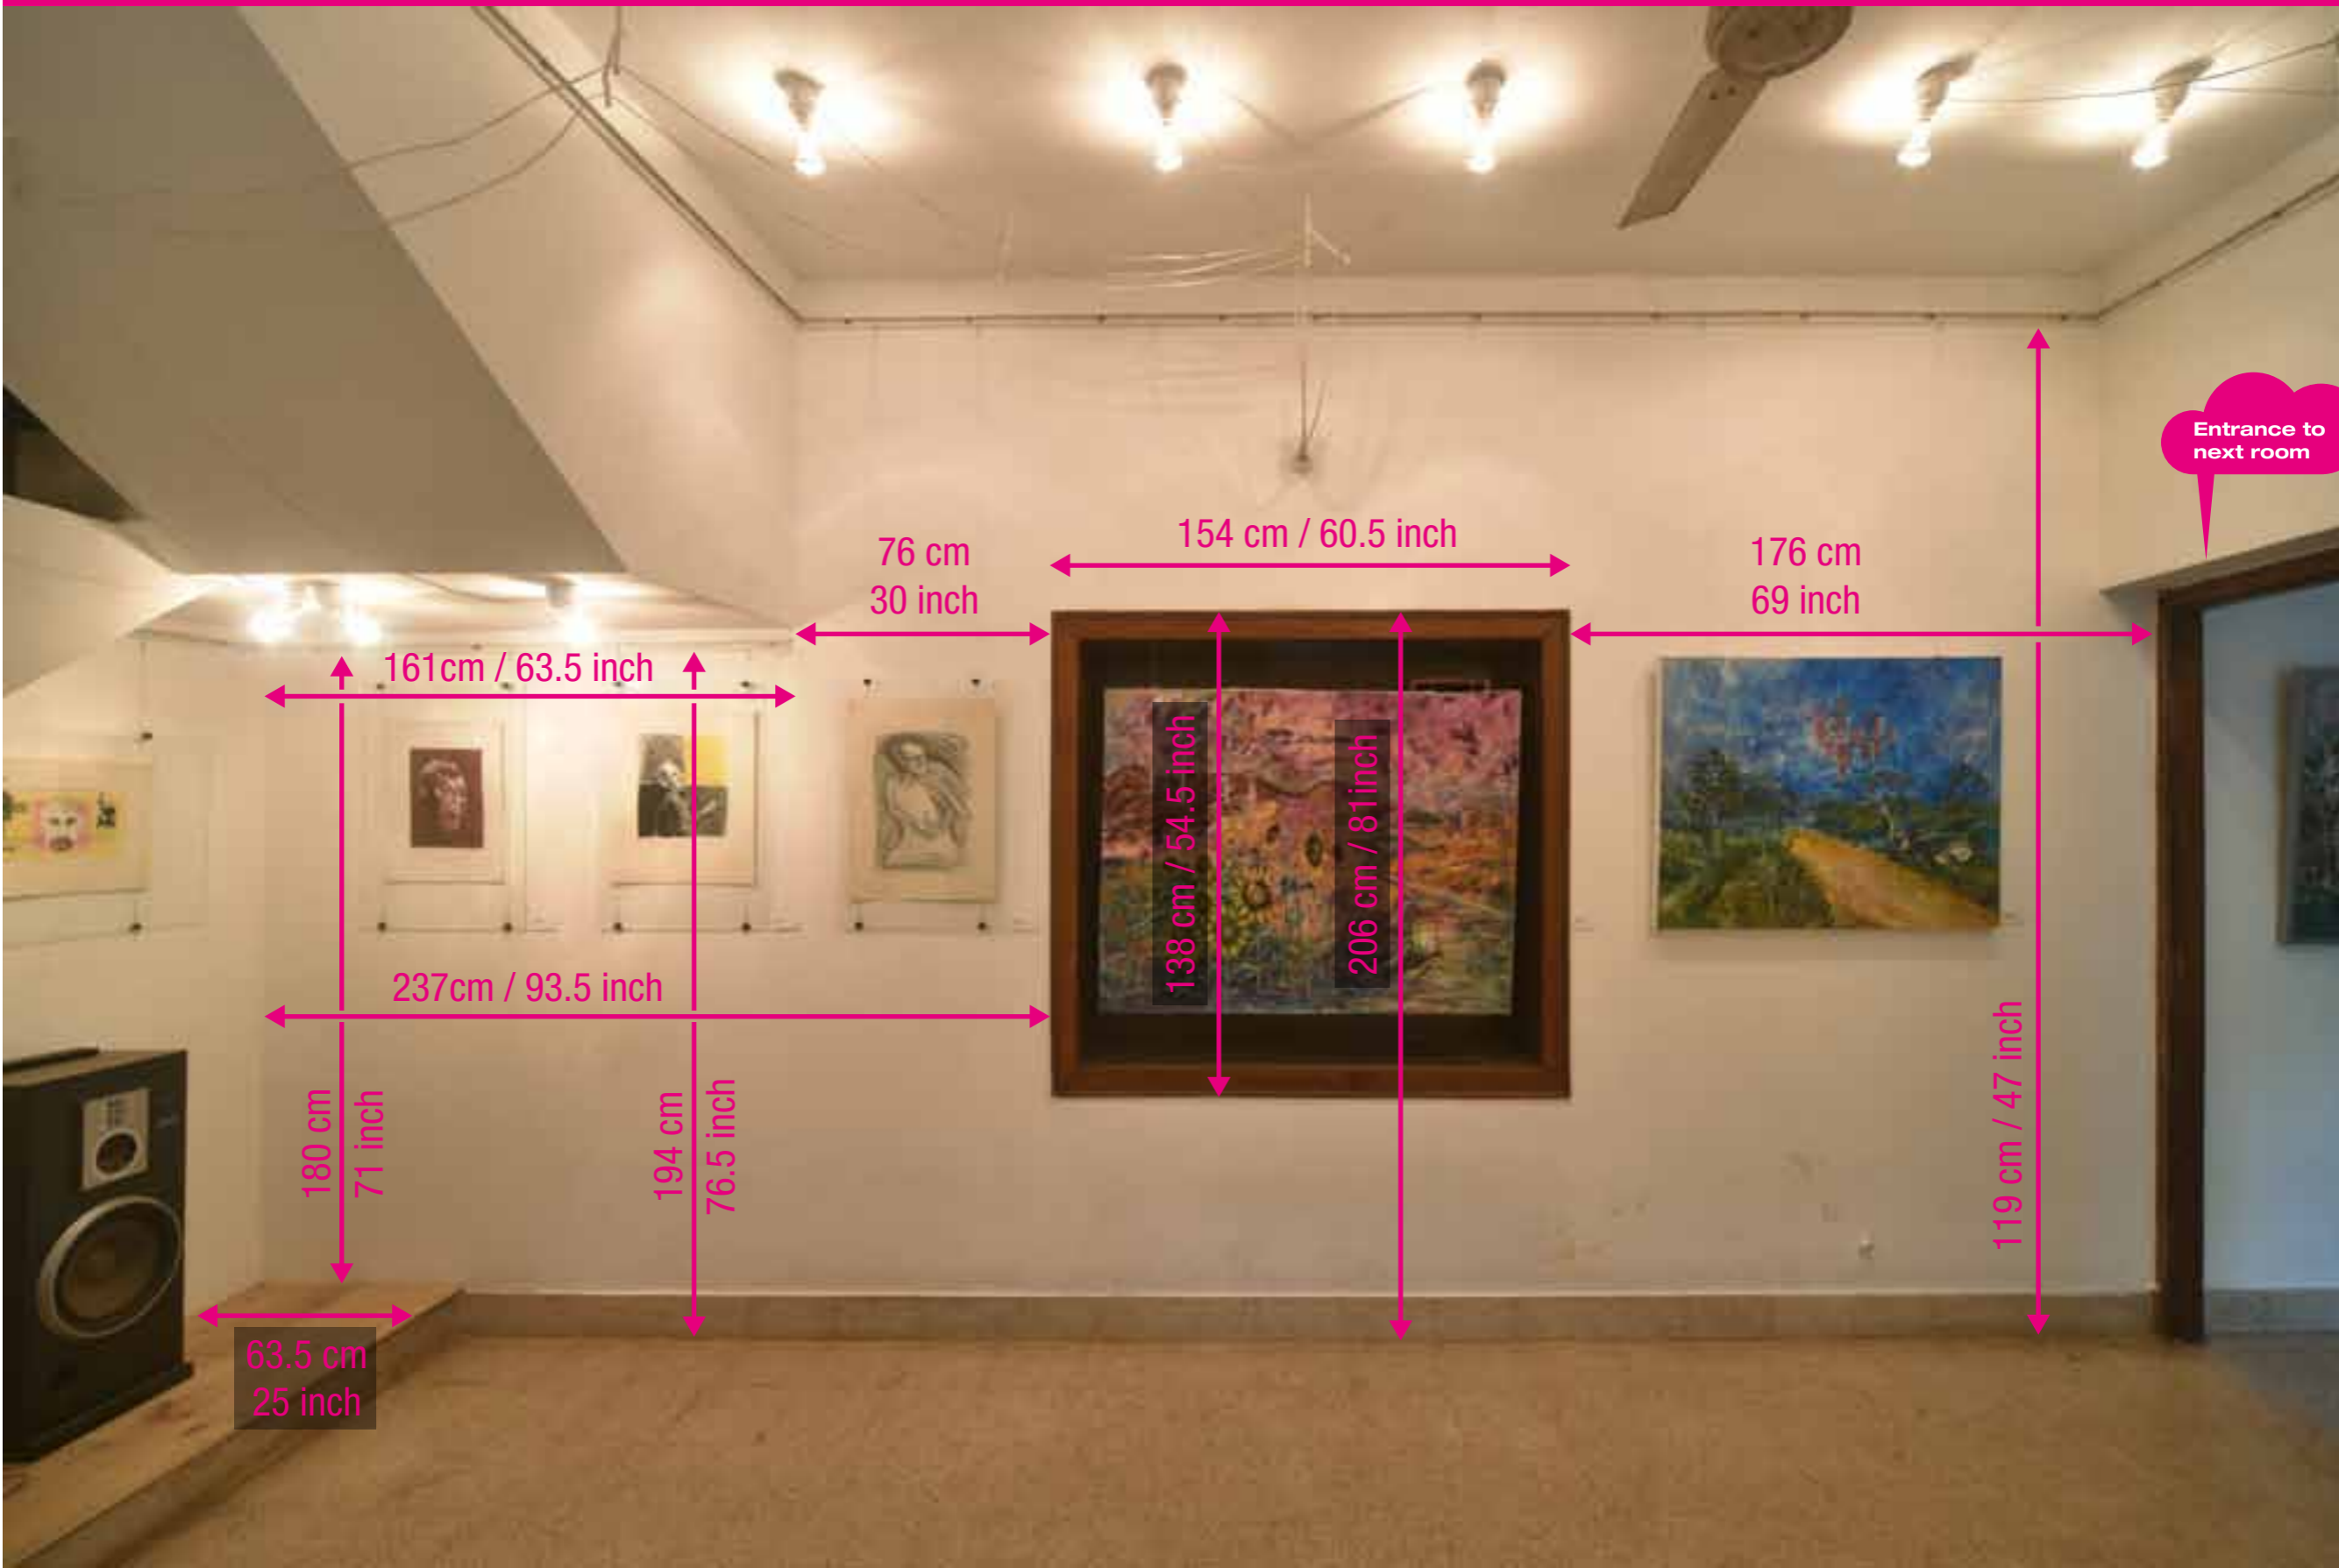

pepletree  space for art

Room 1 Wall 1

119 cm / 47 inch

119 cm / 47 inch

245 cm / 96.5 inch

36 cm / 14 inch

Entrance to the gallery

84 cm / 33 inch

168 cm / 66 inch

210 cm / 82.5 inch

Room 1 Wall 2

271 cm
106.5 inch

175 cm / 69 inch

81 cm / 32 inch

180 cm / 71 inch

194 cm / 76.5 inch

320 cm / 126 inch

Room 1 Wall 3

Entrance to next room

Room 1 Wall 4

Entrance to next room

254 cm
100 inch

119 cm / 47 inch

Room 2 Wall 1

283 cm / 111.5 inch

Restroom

175 cm / 69 inch

113cm / 44.5 inch

266 cm

104.5 inch

281 cm

110.5 inch